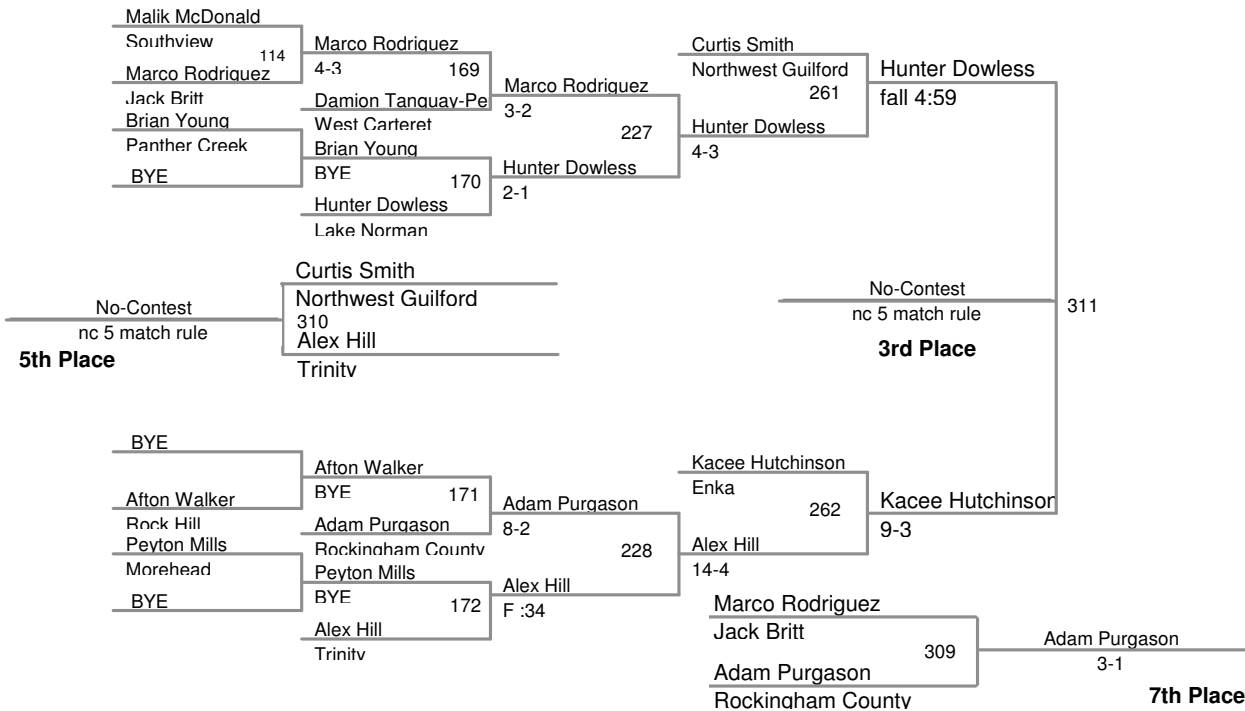

152 Lbs

160 Lbs

Josh Smith - Lake Norman

171 Lbs

215 Lbs

285 Lbs