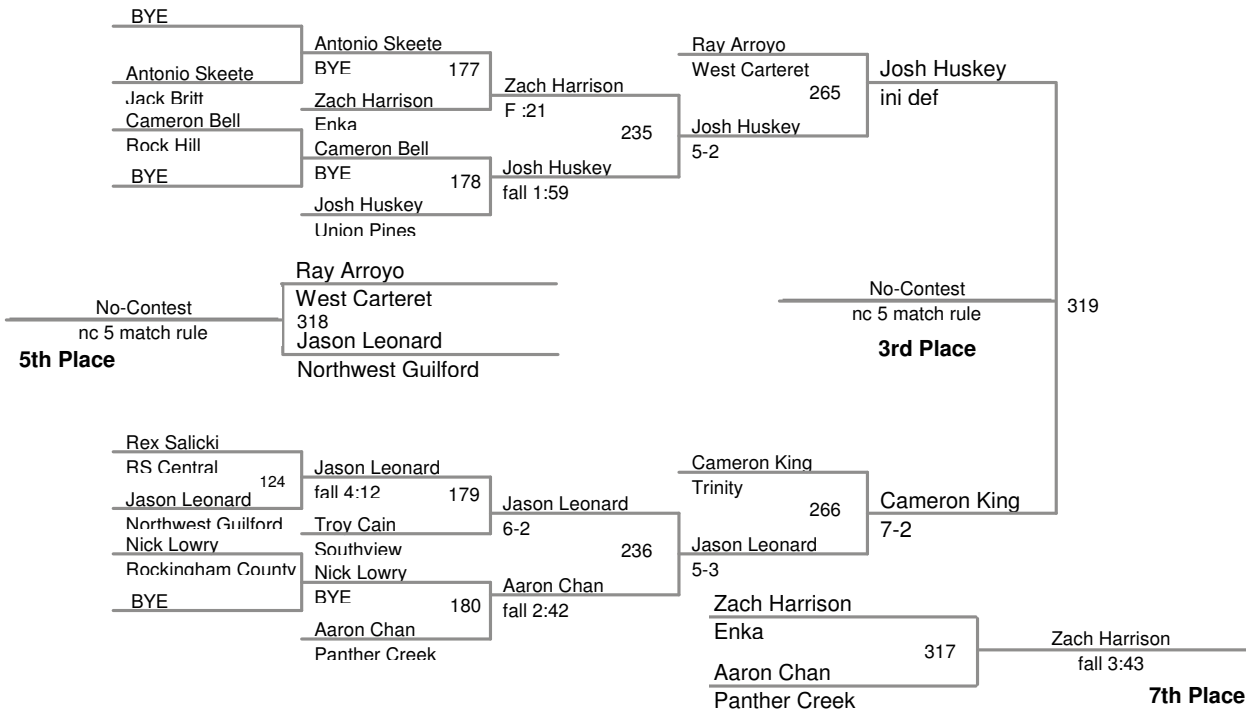

152 Lbs

160 Lbs

Josh Smith - Lake Norman

171 Lbs

215 Lbs

285 Lbs